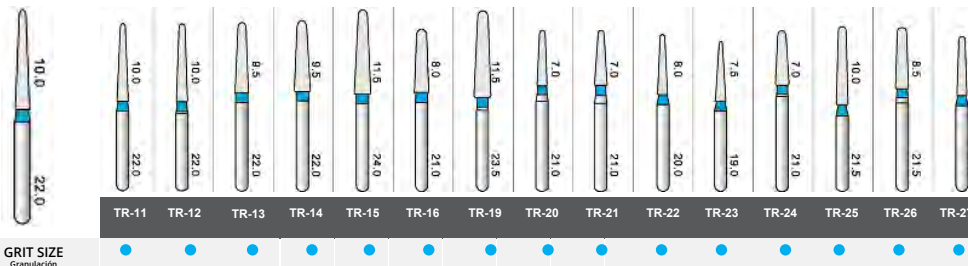

TR - TAPER ROUND END